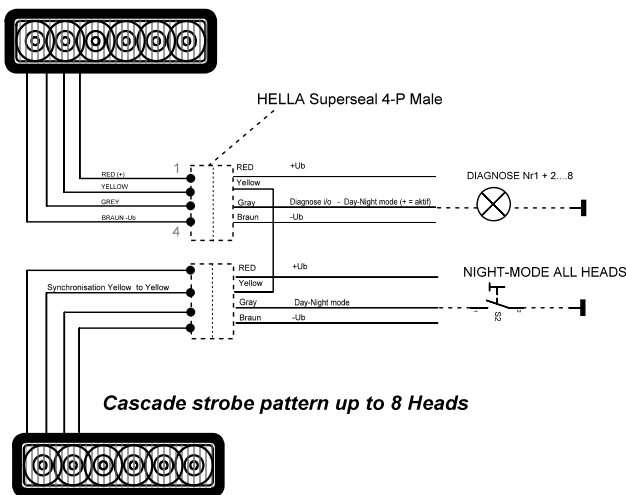

Wiring

Technical Data

Light Power	>200cd (Bleu)
Flashpattern - CLASS-2	Fast-Double (default), Triple, Double, Single
Flashpattern	Flash 1,33Hz, 4-burst-4, Flash-13Hz, Double pause, Flash 0,66Hz
Total Watts	16
Voltage	10,4...28,8V (max 36V)
Start Up Draw (Amps)	1,4 (12V) 0,7 (24V)
Running Draw (Amps)	same
Housing	POM / Polycarbonate
Lens	Polycarbonate clear
Protection	LED Module IP-67
Connector	Superseal 4-P Male
Operating temperature	-30...+70 Deg.Celsius
Special	Cascade strobe pattern up to 8 Heads

Partnumber

K-FS4 16 Watt LED Blue Class-2 strobelight 5014-8451-000

Click-Inn Mercedes Sprinter Sprinter rmount kit

TECHNICAL DETAILS FOR INFORMATION ONLY. 27032010

Mounting kits

Partnumber

Universal		PB5014-8451-156
VW T5 Transporter	Grille - Click-Inn	PB5014-8451-150
MB Sprinter	Grille - Click-Inn	PB5014-8451-152
MB Vito	Grille - Click-Inn	PB5014-8451-154
ANGLED MOUNTINGPLATE	MB Sprinter	

TEL 0031.346 556.323 info@lichtbalk.nl www.warntec.com

Directional Warninglight

DWL 1-00