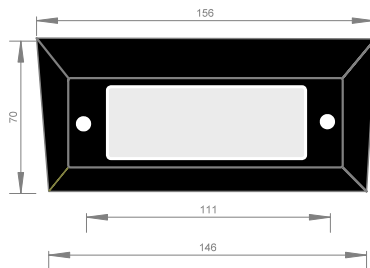

Sizes

Wiring

Technical Data

Light Power	>380cd (Bleu) >200 cd (Amber)
Flashpattern - Amber & Blue CLASS-1	Single, Double
Flashpattern - CLASS-2 (BLUE)	Single
Total Watts	21 (Blue) 10 (Amber)
Voltage	10...30V
Start Up Draw (Amps)	1,9 (12V) Bleu 1,1 (Amber)
Running Draw (Amps)	same
Housing	POM / Polycarbonate
Lens	Polycarbonate clear
Protection	LED Module IP-67
Connector	Wiring
Operating temperature	-30...+70 Deg.Celsius
Size	see drawing