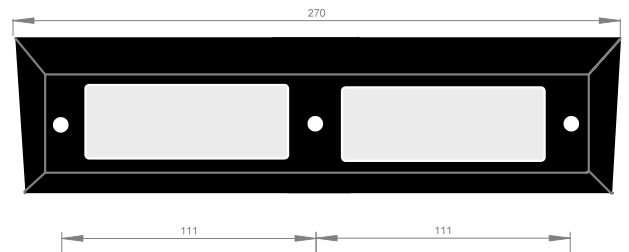

Sizes

Wiring

Technical Data

Light Power	>380cd (Bleu) >200 cd (Amber)
Flashpattern - Amber & Blue CLASS-1	Single, Double
Flashpattern - CLASS-2 (BLUE)	Single
Total Watts	21 (Blue) 10 (Amber)
Voltage	10...30V
Start Up Draw (Amps)	1,9 (12V) Bleu 1,1 (Amber)
Running Draw (Amps)	same
Housing	POM / Polycarbonate
Lens	Polycarbonate clear
Protection	LED Module IP-67
Connector	Wiring
Operating temperature	-30...+70 Deg.Celsius
Size	see drawing