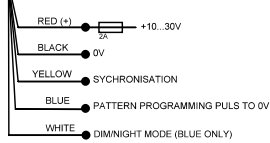

KFS-BZ19

21 / 42 Watt LED
in blue

ECE R65

DUAL-LED
Blue / Amber combi-color

LED Perimeterlight

XB2 003020
XA1 003019

CLASS-2
CLASS-1

Ultr High Intensity

Sizes

Wiring

Technical Data

Light Power	>380cd (Bleu) >200 cd (Amber)
Flashpattern - Amber & Blue CLASS-1	Single, Double
Flashpattern - CLASS-2 (BLUE)	Single
Total Watts	21 (Blue) 10 (Amber)
Voltage	10...30V
Start Up Draw (Amps)	1,9 (12V) Bleu 1,1 (Amber)
Running Draw (Amps)	same
Housing	POM / Polycarbonate
Lens	Polycarbonate clear
Protection	LED Module IP-67
Connector	Wiring
Operating temperature	-30...+70 Deg.Celsius
Size	see drawing