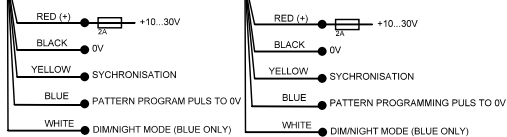

KFS-BZ19

21 / 42 Watt LED
in blue

ECE R65

DUAL-LED
Blue / Amber combi-color

LED Perimeterlight

XB2 003020
XA1 003019

CLASS-2
CLASS-1

Ultr High Intensity

Sizes

Wiring

Technical Data

Light Power	>380cd (Bleu) >200 cd (Amber)
Flashpattern - Amber & Blue CLASS-1	Single, Double
Flashpattern - CLASS-2 (BLUE)	Single
Total Watts	21 (Blue) 10 (Amber)
Voltage	10...30V
Start Up Draw (Amps)	1,9 (12V) Bleu 1,1 (Amber)
Running Draw (Amps)	same
Housing	POM / Polycarbonate
Lens	Polycarbonate clear
Protection	LED Module IP-67
Connector	Wiring
Operating temperature	-30...+70 Deg.Celsius
Size	see drawing