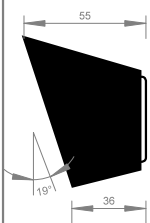

Sizes

Wiring

Technical Data

Light Power	>380cd (Bleu) >200 cd (Amber)
Flashpattern - Amber & Blue CLASS-1	Single, Double
Flashpattern - CLASS-2 (BLUE)	Single
Total Watts	21 (Blue) 10 (Amber)
Voltage	10...30V
Start Up Draw (Amps)	1,9 (12V) Bleu 1,1 (Amber)
Running Draw (Amps)	same
Housing	POM / Polycarbonate
Lens	Polycarbonate clear
Protection	LED Module IP-67
Connector	Wiring
Operating temperature	-30...+70 Deg.Celsius
Size	see drawing