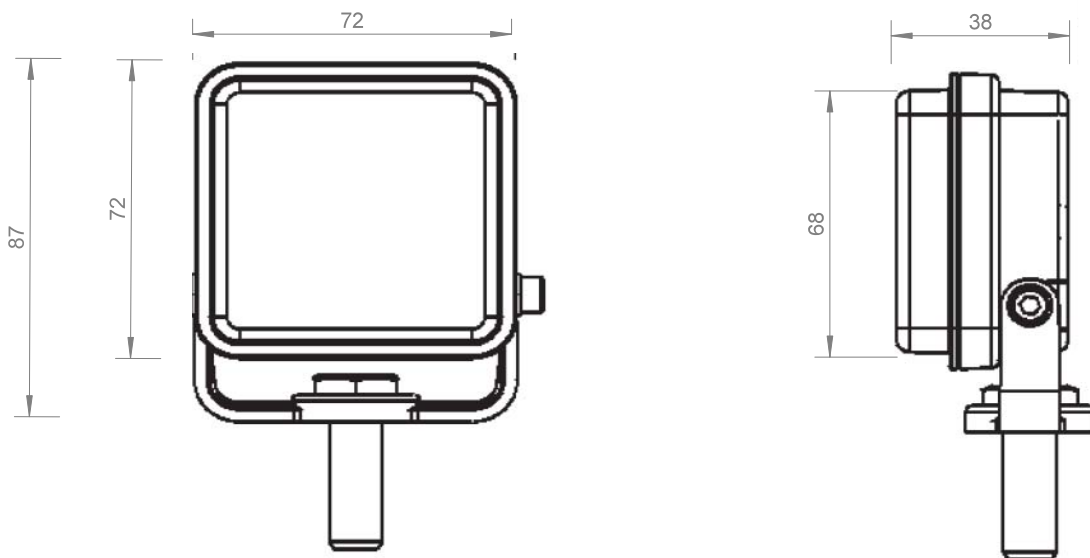

Vigiled LED-Strobe light

Ultra Low Energy Consumption

e11

1,44 Watt

Technical Data

Candel Power	>80 (Amber, Red) 76 (Blue), 80 (White)	Running Draw (Amps)	120 mA (12V)
Flashpattern	Triple	Housing	Polycarbonate black
Life span	> 50.000 Hrs	Lens	Polycarbonate clear
Total Watts	1,44 Watt	Protection	IP-67
Voltage	10....30V	Connector	Wiring
Start Up Draw (Amps)	120mA	Operating temperature	-30...+55 Deg.Celsius
		Size	see drawing

Suitable for battery delivery trucks & electrical cars.

Amber	Red	Blue	White
497022	497023	497024	497021

TECHNICAL DETAILS FOR INFORMATION ONLY. 27032010