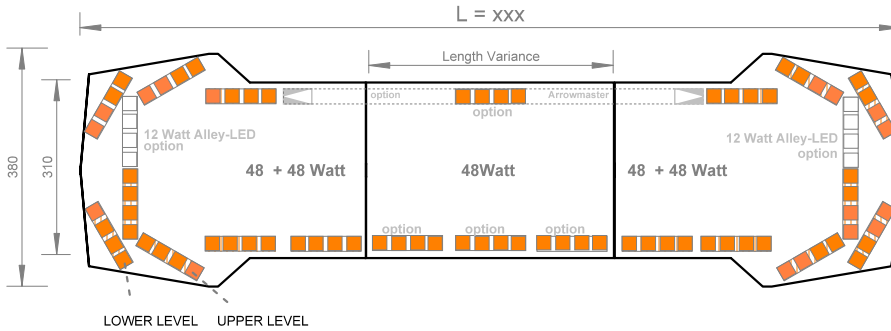

xxx = Length (091,107,119,133,146,175cm)

## LED Module specification

OPTION: 12 Watt QUANTUM Module 4x3 Watt Core-LED

OPTION: 12 Watt Core-LED Alley Light , Wide Optics

**Lightbar Length** 90, 120, 139, 160, 180cm

## Technical Data

Light Power	>200 (AMBER/BLUE)
Flashpattern - Alternating	Fast Double R65
Flashpattern - Simultaneous	Fast Double R65
Total Watts	96 Watt (Blue) 90 Watt (Amber)
Voltage	10...13,8 / 18...30V
Start Up Draw (Amps)	8 (12V) (Blue or Amber)
Running Draw (Amps)	8 (12V) (blue or Amber)
Housing	Polycarbonate Blue Toplens
Lens	Polycarbonate clear
Protection	IP-64
Connector	Wiring
Operating temperature	-20...+70 Deg.Celsius
Size	see drawing

## Partnumber

 12V: xxx = Length (091,107,119,133,146,175cm) **ZRK xxx Aa16-12**

 24V: xxx = Length (091,107,119,133,146,175cm) **ZRK xxx Aa16-24**