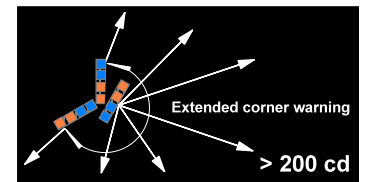

xxx = Length (091,107,119,133,146,175cm)

## LED Module specification

OPTION: 12 Watt QUANTUM Module 4x3 Watt Core-LED

OPTION: 12 Watt Core-LED Alley Light , Wide Optics

**Lightbar Length** 90, 120, 139, 160, 180cm