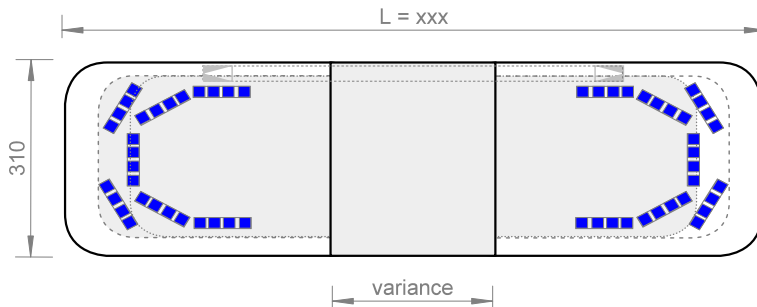

# CRX-30 Series

LED

ECE R65

56 x 2 Watt LED

90 Watt

TB2-001340  
BLUE-LENS

CLASS-2

xxx = length (059,098,124,150, 176cm)

option: 100 Watt Speakercenter

## Options

**Lightbar length (xxx)** 90, 120, 139, 160, 179cm

**Roof connector** Partnr.: 100.588

**Waterproof Mountkit / Cable Gland** Partnr.: RB-KIT3

Partnr.: Secure waterproof deck construction and cabling

## Partnumber

xxx = length (059,098,124,150, 176cm)

BLUE - CLASS-2	30TB2-xxxBBB
BLUE CLASS-2 OPAL CENTER	30TB2-xxxBOB
BLUE CLASS-2 100Watt Speaker	30TB2-xxxBSB

TECHNICAL DETAILS FOR INFORMATION ONLY. 27032010