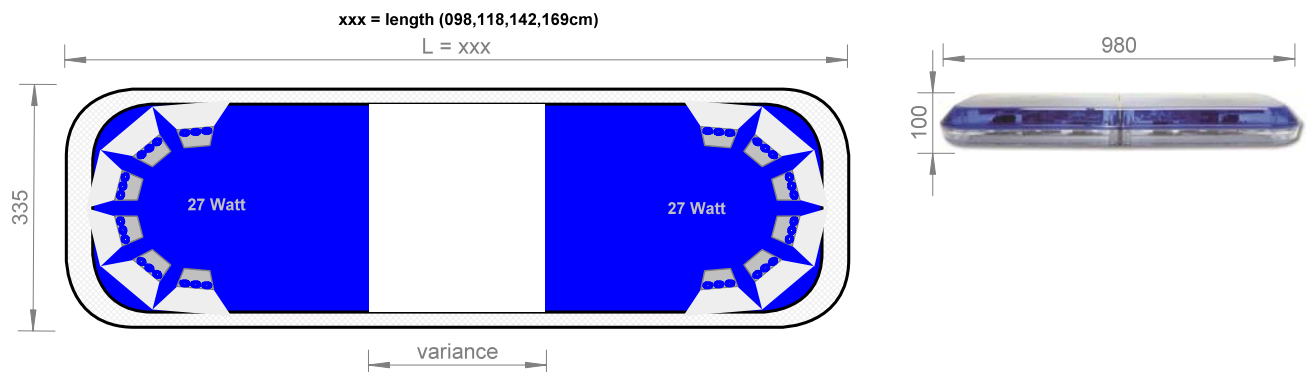

# PLANO

36 x 1,5 Watt LED

LED

50 Watt

ECE R65

TB2-001324

CLASS-2

picture shows optional LED modules

## Options

**Lightbar length (xxx)** 90, 120, 139, 160, 179cm

**Roof connector** Partnr.: 100.588

**Waterproof Mountkit / Cable Gland** Partnr.: RB-KIT3

Partnr.: Secure waterproof deck construction and cabling

## Technical Data

Candel Power	Average: 138 (Bleu)
Flashpattern - Alternating	Single, Double, Quad
Flashpattern - Simultaneous	Single, Double, Quad
Total Watts	55 Watt
Voltage	10...14V or 18...28V
Start Up Draw (Amps)	4,5 (12V)
Running Draw (Amps)	4,5 (12V)
Housing	Polycarbonate lens
Lens	Polycarbonate Cristal
Protection	IP-54
Connector	Wiring
Operating temperature	-20...+60 Deg.Celsius
Size	see drawing

## Partnumber

xxx = length (098,118,142,169cm)

BLUE -LED CLASS-2 CRISTAL LENS	PLANO-xxx-CCC
BLUE CLASS-2 BLUE (OUTER ) LENS	PLANO-xxx-BCB
AMBER-LED- AMBER (OUTER ) LENS	PLANO-xxx-ACA

TECHNICAL DETAILS FOR INFORMATION ONLY. 27032010